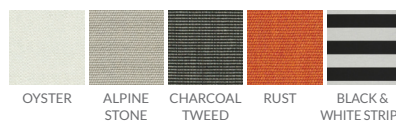

CANOPY COLOURS

FRAME COLOUR

SPACE GREY