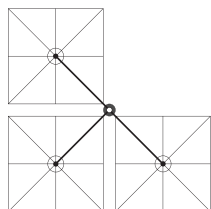

## SIZE & CONFIGURATION

Square Trio  
5.0m | 16' or 6.0m | 20'