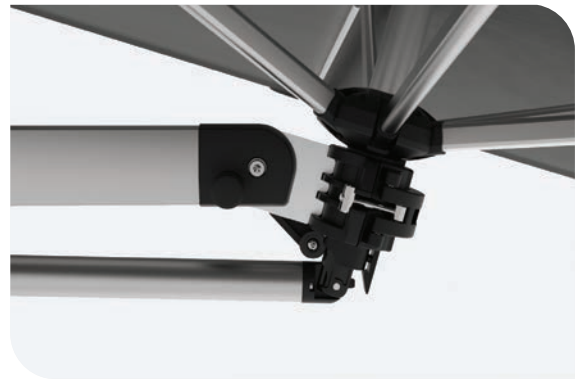

Patented & Trademarked Technology

Frame
Warranty*

Clever shade for compact spaces.

The Shadowspec Retreat™ is built from sleek, modern materials. We've handpicked the world's best to ensure longevity. Anodised Aluminium and 316 Stainless Steel work in harmony with our in-house design philosophy.

SHADOWLIFT™

Gas-assisted deployment for an easy lift.

SHADOWROLL™

Integrated roller allows smooth deployment.

SHADOWREACH™

Extend for maximum shade reach.

SHADOWTILT™

Protects from low-angled sun rays.

Follow the sun

ROTATES

Allows shade for the duration of the day.

TILTS

Two tilt positions to protect when the sun is low.

EXTENDS

Away from the wall.

The Shadowspec Retreat™ is dynamic - view the video to see how it works bit.ly/retreat-intro