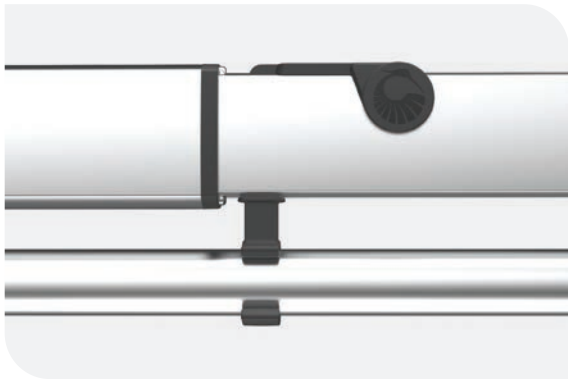

Patented & Trademarked Technology

Frame
Warranty*

Clever shade for compact spaces.

The Shadowspec Retreat™ is built from sleek, modern materials. We've handpicked the world's best to ensure longevity. Anodised Aluminium and 316 Stainless Steel work in harmony with our in-house design philosophy.

SHADOWLIFT™

Gas-assisted deployment for an easy lift.

SHADOWROLL™

Integrated roller allows smooth deployment.

SHADOWREACH™

Extend for maximum shade reach.

SHADOWTILT™

Protects from low-angled sun rays.

Follow the sun

ROTATES

Allows shade for the duration of the day.

TILTS

Two tilt positions to protect when the sun is low.

EXTENDS

Away from the wall.

The Shadowspec Retreat™ is dynamic - view the video to see how it works bit.ly/retreat-intro