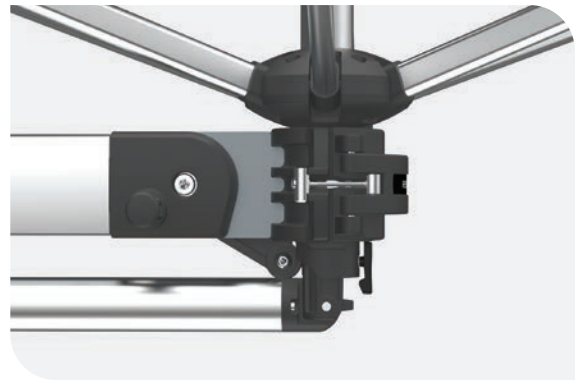

Patented & Trademarked Technology

Frame
Warranty*

Clever shade for compact spaces.

The Shadowspec Retreat™ is built from sleek, modern materials. We've handpicked the world's best to ensure longevity. Anodised Aluminium and 316 Stainless Steel work in harmony with our in-house design philosophy.

SHADOWLIFT™

Gas-assisted deployment for an easy lift.

SHADOWROLL™

Integrated roller allows smooth deployment.

SHADOWREACH™

Extend for maximum shade reach.

SHADOWTILT™

Protects from low-angled sun rays.

Follow the sun

ROTATES

Allows shade for the duration of the day.

TILTS

Two tilt positions to protect when the sun is low.

EXTENDS

Away from the wall.

The Shadowspec Retreat™ is dynamic - view the video to see how it works bit.ly/retreat-intro