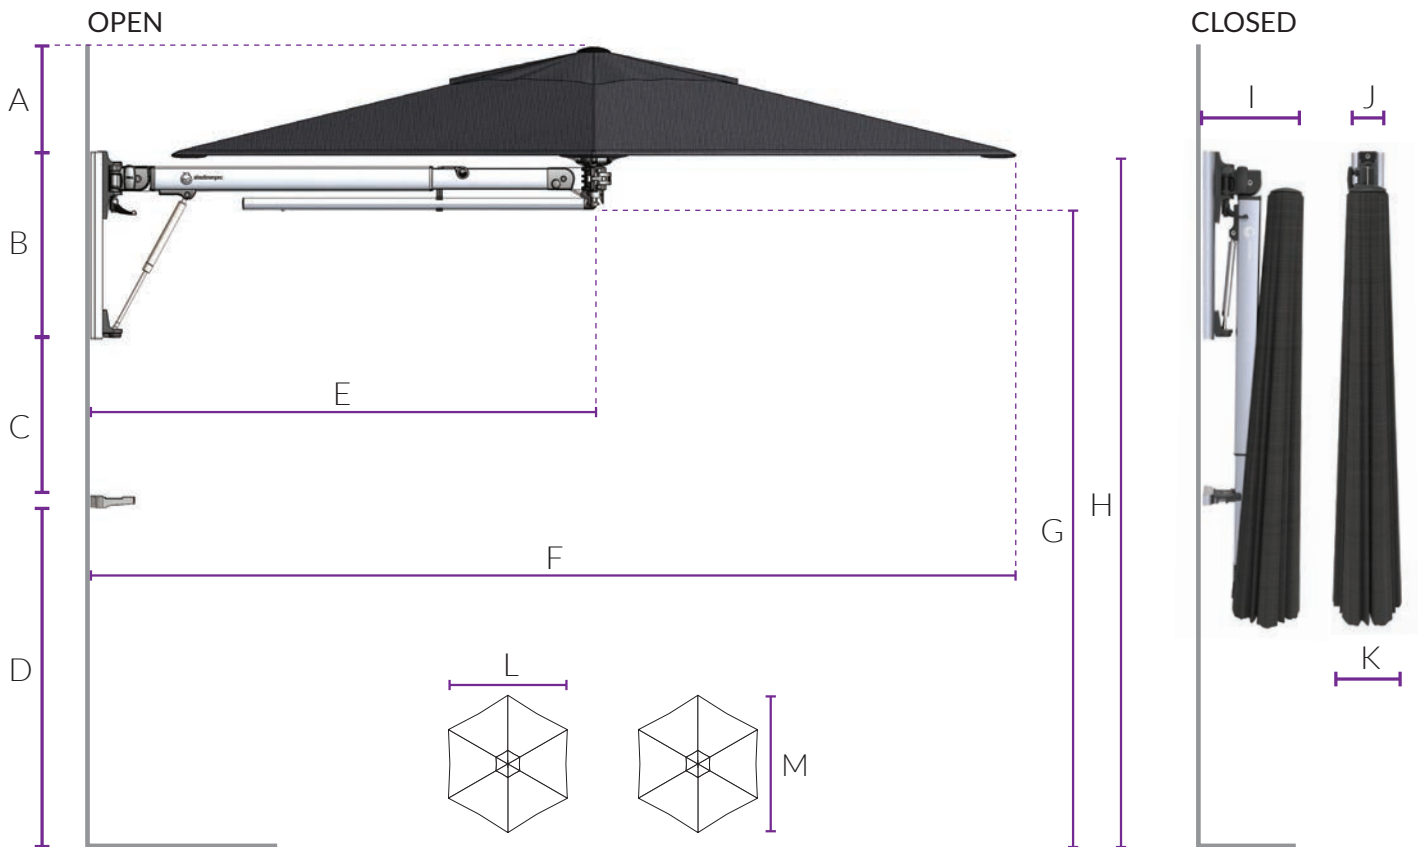

Breathable Weave

Shadowspec Retreat Dimensions

Diagram Legend

A	Canopy height when deployed
B	Wall Bracket length
C	Space from Wall Bracket to Wall Clip
D	Gap from Wall Clip to ground (recommended distance)
E	Wall to Centre Hub distance (456mm/18" Shadowreach adjustment)
F	Wall to outer Canopy Edge (456mm/18" Shadowreach adjustment)
G	Ground to Centre Hub (recommended distance)
H	Ground to Canopy Edge (recommended distance)
I	Closed Umbrella depth
J	Wall Bracket width
K	Closed Umbrella width
L	Canopy flat-to-flat measurement
M	Canopy point-to-point measurement

Note: Fastenings are not supplied for the Wall Mount Bracket.

All sizings and conversions are +/- 2.5mm / 1/16" and are subject to change without notice. We recommend commercial installations use metric measurement for any umbrella spacing to ensure accuracy. The above dimensions make the assumption that you have installed your umbrella at the recommended installation height on your wall. If you have installed your Retreat lower or higher than recommended, you will need to add that difference to the above measurements.